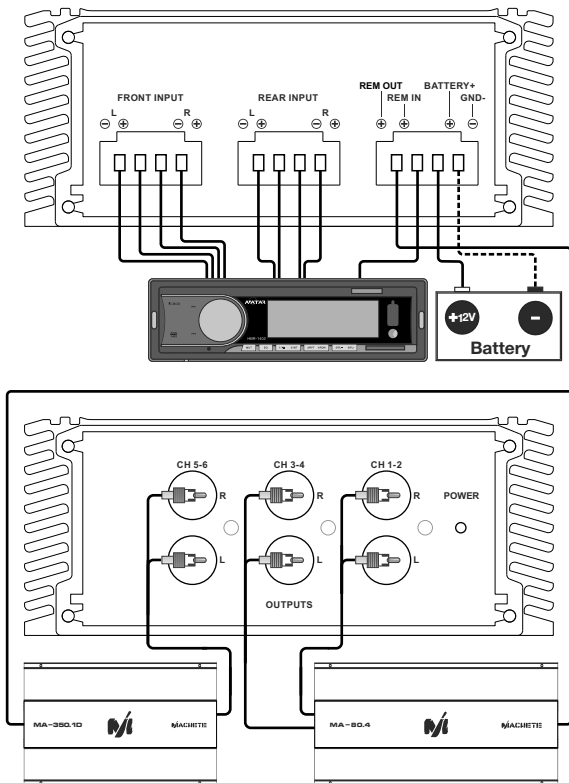

2. APPLICATION OF CONNECTORS AND CONTROLS

1. FRONT INPUT – high level signal input terminal (front speakers)
2. REAR INPUT – high level signal input terminal (rear speakers)
3. REM OUT – connector of remote activation of next unit
4. REM IN – connector of remote activation of signal converter
5. BATTERY+ – power supply terminal (+12V)
6. GND- – grounding supply terminal

7. CH1/CH2/CH3/CH4/CH5/CH6 – signal output, RCA jacks
8. POWER – LED for operation (blue)

For Machete M6C PRO only:

9. CLIP – CLIP LED (yellow)
10. LEVEL CH1-2/CH3-4/CH5-6 – output signal level adjustment