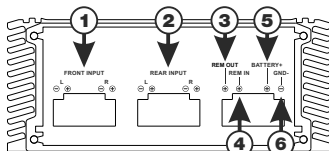

2. APPLICATION OF CONNECTORS AND CONTROLS

1. FRONT INPUT – high level signal input terminal (front speakers)
2. REAR INPUT – high level signal input terminal (rear speakers)
3. REM OUT – connector of remote activation of next unit
4. REM IN – connector of remote activation of signal converter
5. BATTERY+ – power supply terminal (+12V)
6. GND- – grounding supply terminal

7. CH1/CH2/CH3/CH4/CH5/CH6 – signal output, RCA jacks
8. POWER – LED for operation (blue)

For Machete M6C PRO only:

9. CLIP – CLIP LED (yellow)
10. LEVEL CH1-2/CH3-4/CH5-6 – output signal level adjustment