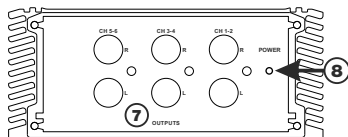

2. APPLICATION OF CONNECTORS AND CONTROLS

1. FRONT INPUT – high level signal input terminal (front speakers)
2. REAR INPUT – high level signal input terminal (rear speakers)
3. REM OUT – connector of remote activation of next unit
4. REM IN – connector of remote activation of signal converter
5. BATTERY+ – power supply terminal (+12V)
6. GND- – grounding supply terminal

7. CH1/CH2/CH3/CH4/CH5/CH6 – signal output, RCA jacks
8. POWER – LED for operation (blue)

For Machete M6C PRO only:

9. CLIP – CLIP LED (yellow)
10. LEVEL CH1-2/CH3-4/CH5-6 – output signal level adjustment